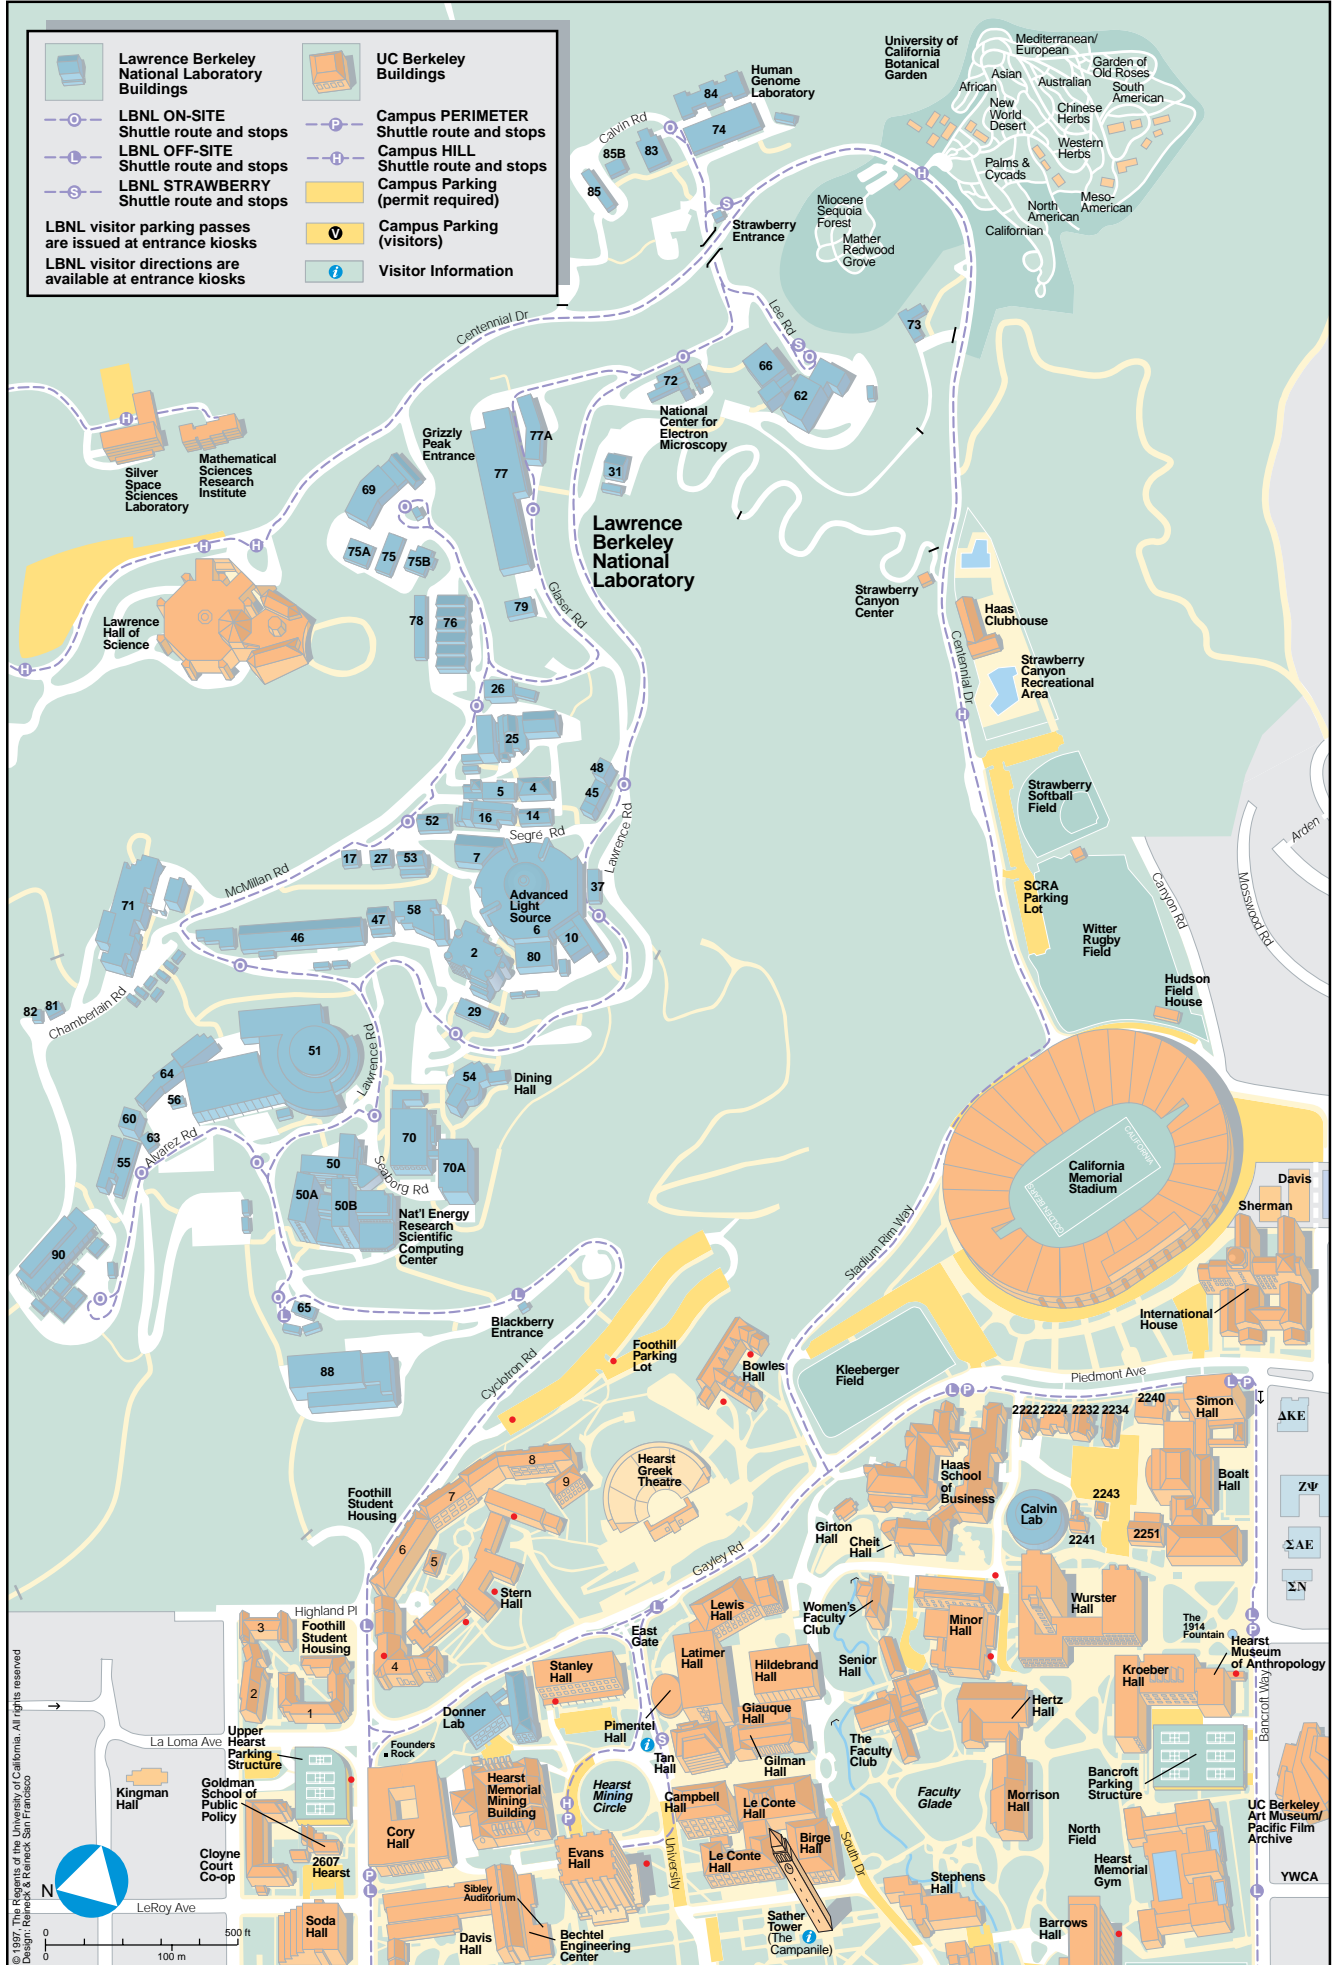

Lawrence Berkeley National Laboratory Buildings		UC Berkeley Buildings
	LBNL ON-SITE Shuttle route and stops		Campus PERIMETER Shuttle route and stops
	LBNL OFF-SITE Shuttle route and stops		Campus Hill Shuttle route and stops
	LBNL STRAWBERRY Shuttle route and stops		Campus Parking (permit required)
	LBNL visitor parking passes are issued at entrance kiosks		Campus Parking (visitors)
	LBNL visitor directions are available at entrance kiosks		Visitor Information

YWCA